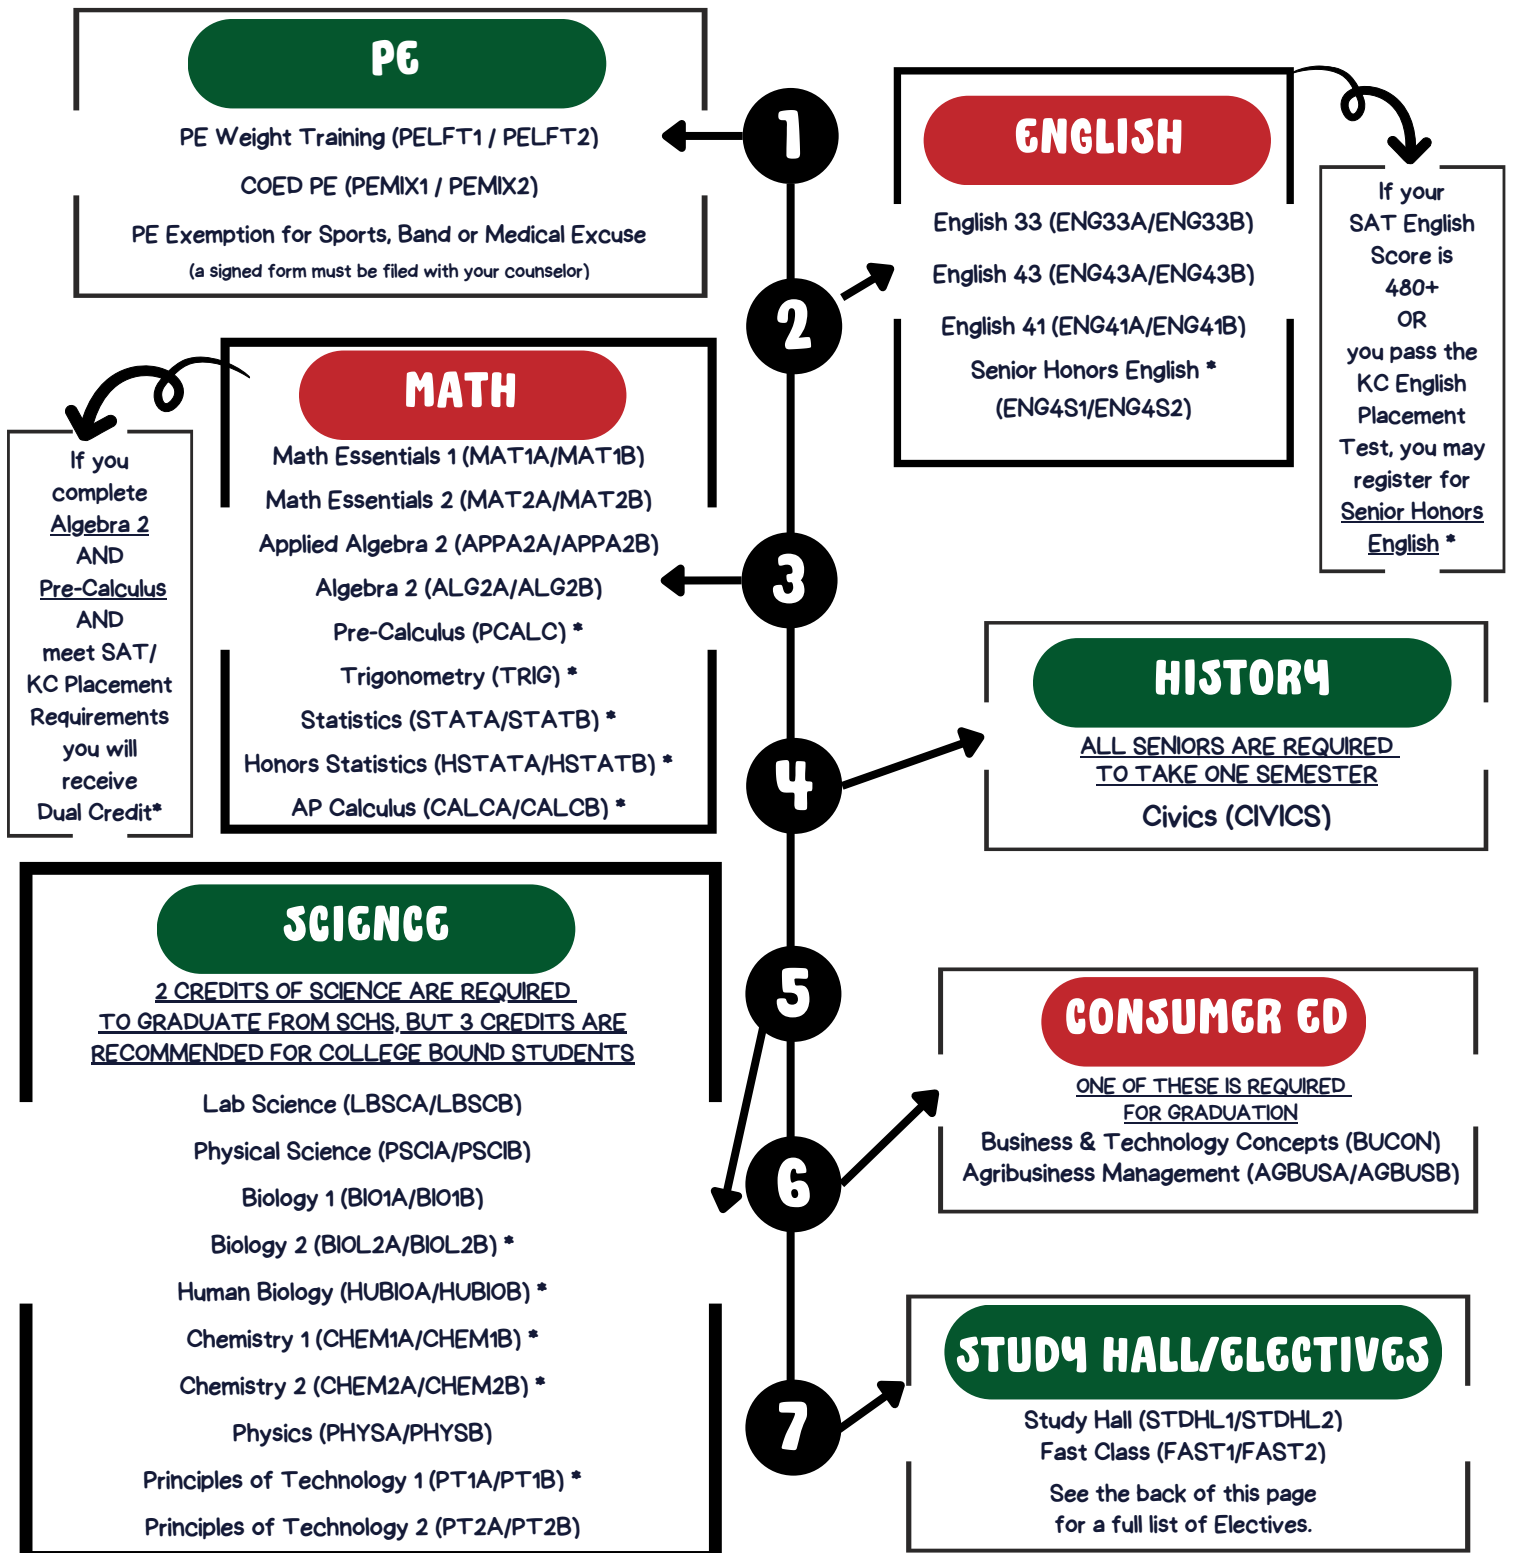

CLASS OF 2025

Mapping Out Your Senior Year

CLASS OF 2025 ELECTIVES

HEALTH OCCUPATIONS

INTHO--INTRO TO HEALTH OCCUPATIONS *
LAB--LAB ASSIST/PHLEBOTOMY *
NAA/NAB--NURSE ASSIST/CNA *

2 PERIOD
CLASSES

AGRICULTURE

AGBIOA/AGBIOB--AG BIO SCIENCE
AGSCIA/AGSCIB--AG/HORTSCI
HORTPA/HORTPB--HORT PROD
INTAGA/INTAG--INTRO TO AG IND

BUSINESS TECH

CEXPL--CAREER EXPLOR
COAP1--COMP APP 1 *
COAP2--COMP APP 2 *
ENTRE1--ENTR & BUS OP
ENTRE2--ENTR 2
MARKET--MARKET & AD
WEBA/WEBB--DIGITAL COMMUNICATIONS
WEBDE--WEB DESIGN *